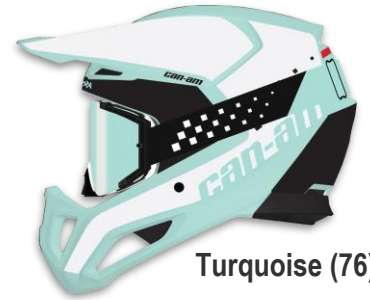

# PERFORMANCE GEAR

White (01)

Grey (09)

Beige (02)

Turquoise (76)