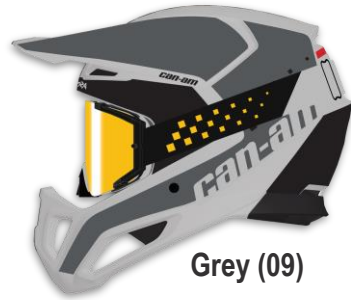

# PERFORMANCE GEAR

White (01)

Grey (09)

Beige (02)

Turquoise (76)